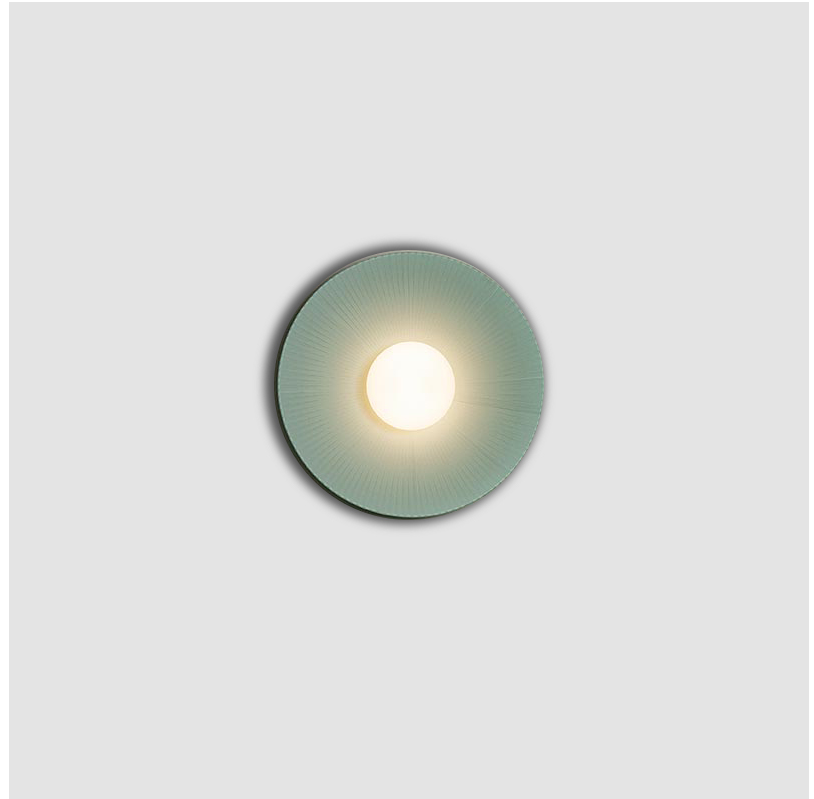

PROJECT
TYPE
SPECIFIER
QUANTITY
DATE

ARCTIC CIRCLE SUSPENSION

D93258-

base number   Finish
Options

1. To build a product code in our configurator select the specify button on the base model # product page
2. To build a manual product code on this datasheet choose from the options listed below in blue font and add the suffix to the base model #

GENERAL

Series: Arctic Circle
Brand: Milan
Division: Design
Mounting Type: Suspension
Mounting Location: Ceiling
Subcategory: Pendant

PHYSICAL

Shape: Cone
Diameter (mm): 450
Diameter (in): 17 ¹¹/₁₆
Height (mm): 102
Height (in): 4
Light Distribution: Direct
Diffuser: Opal Triplex acid-etched glass
Fixture Finish: TUG / CRE
Fixture Material: Ribbon / Aluminum

ELECTRICAL

Number of Lamps: 1
Lamp Type: LED Retrofit
Bulb Included: Bulb Not Included
Max. Wattage Per Lamp (W): 4.8
Lamp Base: G9
Input Voltage (V): 120

LED

OPTICAL

RATINGS AND CERTIFICATIONS

Certified By: Certified for North American Standards
IP rating: IP20

Ø450mm 17 ¹¹/₁₆"