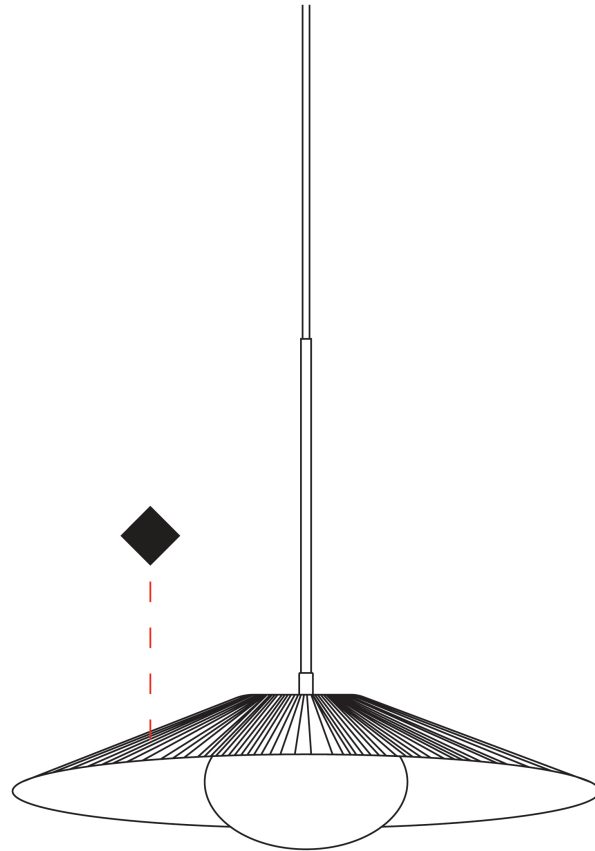

ARCTIC CIRCLE SUSPENSION

D91233-

PROJECT _____

TYPE _____

SPECIFIER _____

QUANTITY _____

DATE _____