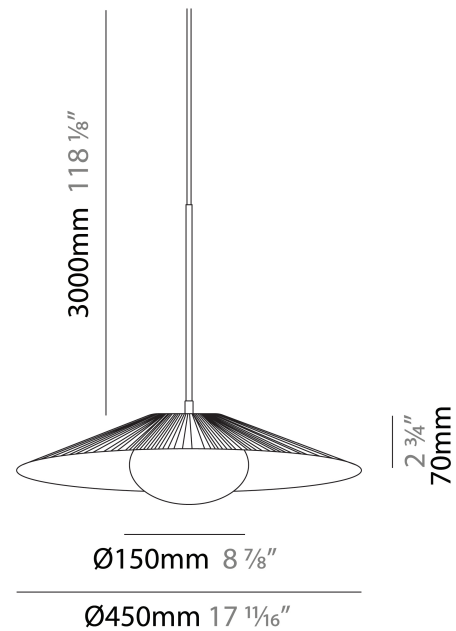

PROJECT	
TYPE	
SPECIFIER	
QUANTITY	
DATE	

ARCTIC CIRCLE SUSPENSION

D91233-

base number   Finish
Options

1. To build a product code in our configurator select the specify button on the base model # product page
2. To build a manual product code on this datasheet choose from the options listed below in blue font and add the suffix to the base model #

GENERAL

Series: Arctic Circle
Brand: Milan
Division: Design
Mounting Type: Suspension
Mounting Location: Ceiling
Subcategory: Pendant

PHYSICAL

Shape: Cone
Diameter (mm): 450
Diameter (in): 17 ¹¹/₁₆
Height (mm): 393
Height (in): 15 ¹/₂
Max. Overall Height (mm): 3000
Max. Overall Height (in): 118 ¹/₈
Light Distribution: Direct
Diffuser: Opal Triplex acid-etched glass
Fixture Finish: TUG / CRE
Fixture Material: Ribbon / Aluminum
Cable Details: 3000mm / 118 1/8" Cable

ELECTRICAL

Number of Lamps: 1
Lamp Type: LED Retrofit
Bulb Included: Bulb Not Included
Max. Wattage Per Lamp (W): 4.8
Lamp Base: G9
Input Voltage (V): 120

LED

OPTICAL

RATINGS AND CERTIFICATIONS

Certified By: Certified for North American Standards
IP rating: IP20